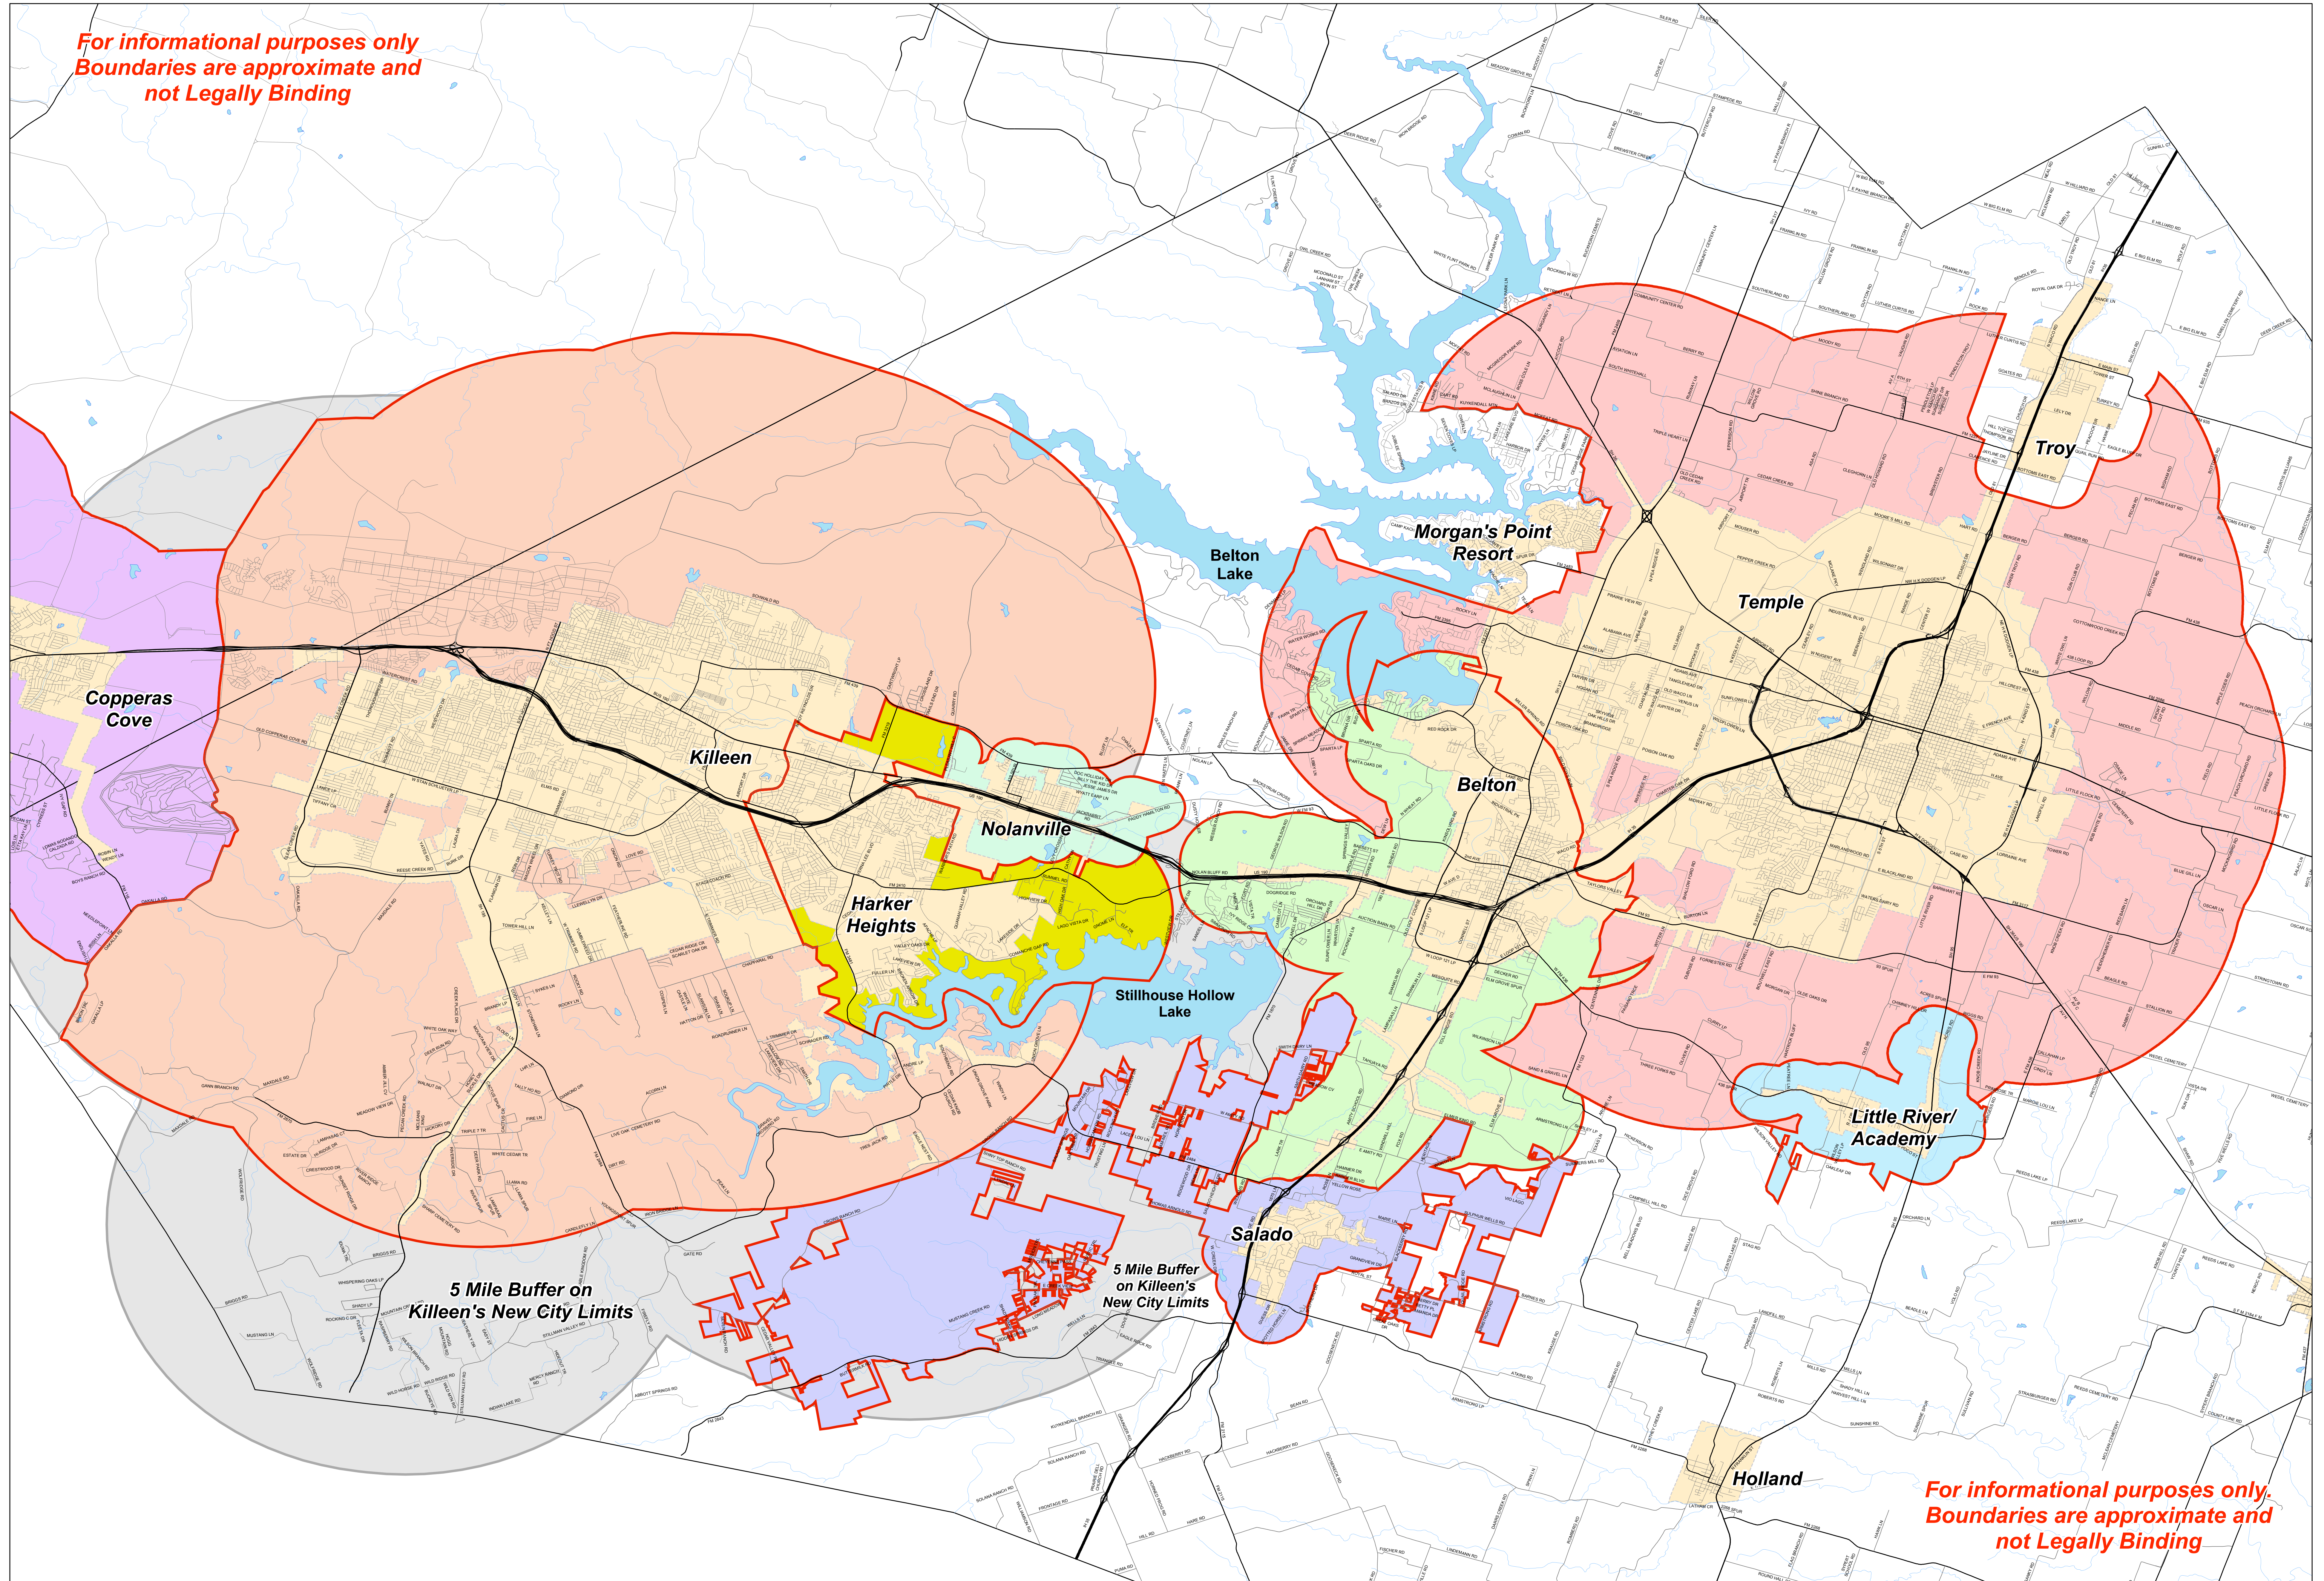

Bell County Cities and ETJ's

*For informational purposes only
Boundaries are approximate and
not Legally Binding*

*For informational purposes only
Boundaries are approximate and
not Legally Binding*

Central Texas Council of Governments
Planning and Regional Services Division
2180 N. Main, PO Box 729
Belton, TX 76513

bell_etjs.mxd

November 13, 2007

2000 Hydrology Tiger Data
2000 StratMap Roads (Coryell County)
City Limits and ETJ info from Best available sources

- Legend**
- ETJ
 - City Limits
 - Killeen Five Mile Buffer
 - Roads
 - Water
 - Rivers and Streams